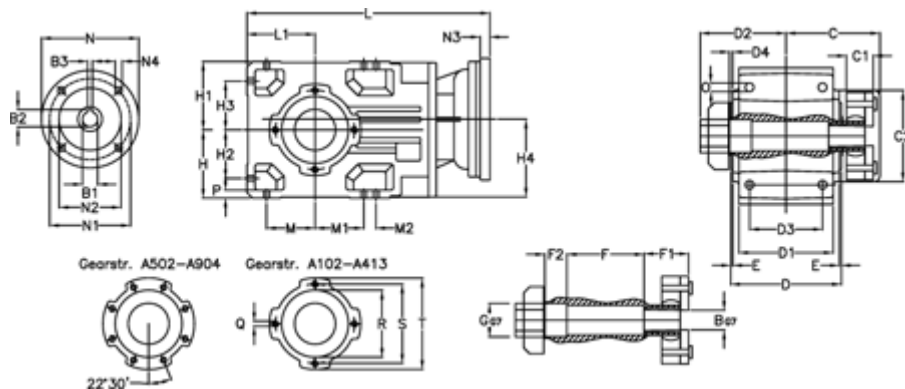

Article number: 296003517186320

Description: Bevel helical gearbox
A353QF35-171,8-P63B5

Measures

B = 35	D1 = 166	F2 = 53	L = 417.0	N3 = 4
B1 = 11	D2 = 80	G = 42	L1 = 100	N4 = M8x19
B2 = 12.8	D3 = 135	GA = 43	M = 73.0	O = 12.0
B3 = 4	d4 = 5.0	H = 100	M1 = 73.0	P = 11
C = 70.0	Description = A353 QF-xx P63 B5	H1 = 100	M2 = 11	Q = M10x17
C1 = 24	E = 3.5	H2 = 73.0	N = 140	R = 110
C2 = 90.0	F = 12.0	H3 = 73.0	N1 = 115	S = 130
D = 173	F1 = 48.0	H4 = 114.0	N2 = 95	T = 150